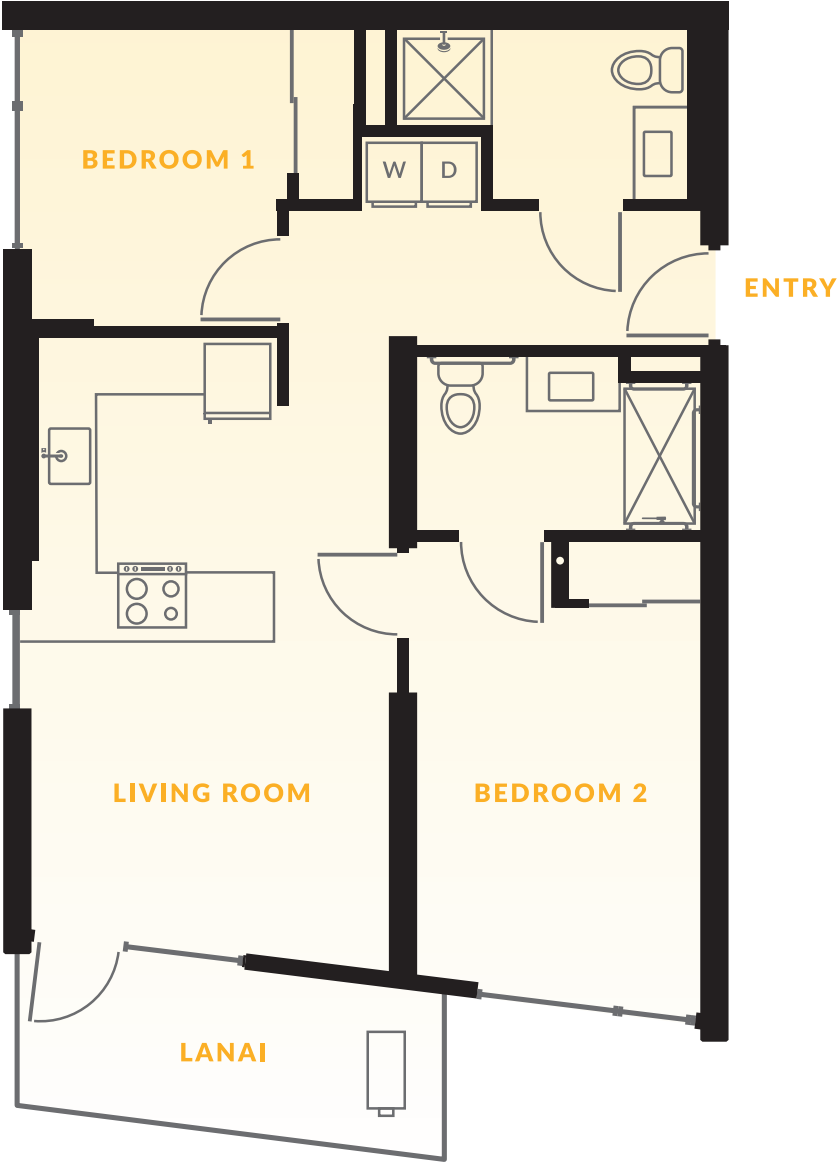

ILILANI FLOOR PLAN: UNIT HL

2 Bedrooms / 2 Bathrooms

LIVING AREA

Interior: 779 square feet
Lanai: 89 square feet
Total: 868 square feet

Units on Levels 2 - 8

ILILANI FLOOR PLAN: UNIT H

2 Bedrooms / 2 Bathrooms

LIVING AREA

Interior: 785 square feet
Lanai: 89 square feet
Total: 874 square feet

Units on Levels 9