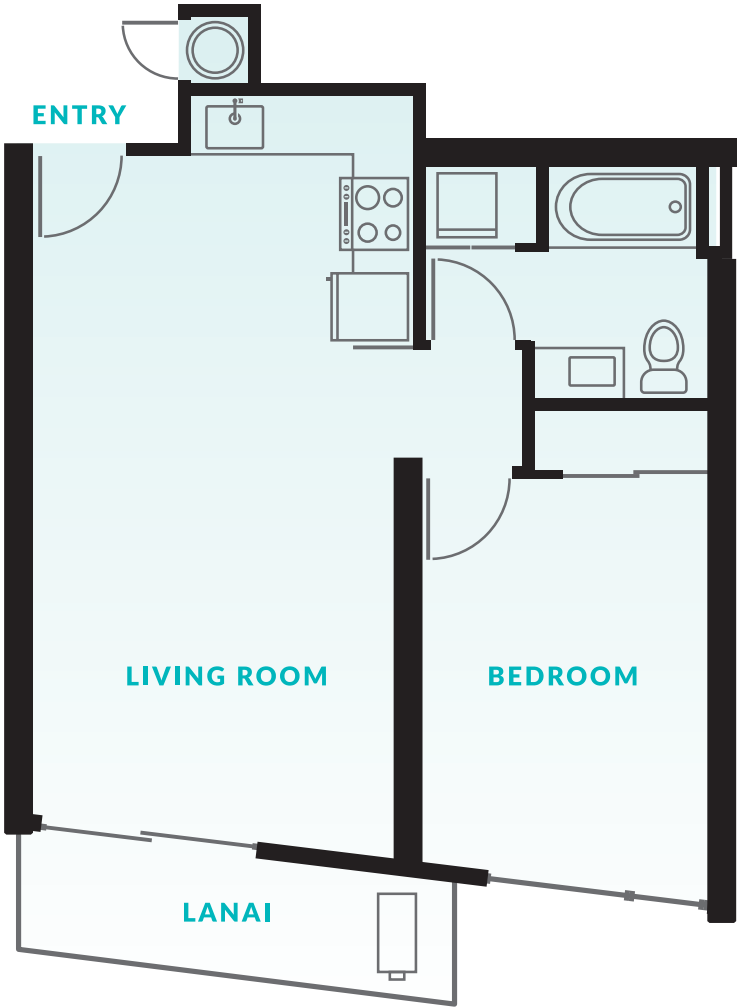

ILILANI FLOOR PLAN: UNIT GL

1 Bedroom / 1 Bathroom

LIVING AREA

Interior: 578 square feet
Lanai: 68 square feet
Total: 646 square feet

Units on Levels 2 - 8

ILILANI FLOOR PLAN: UNIT G

1 Bedroom / 1 Bathroom

LIVING AREA

Interior: 593 square feet
Lanai: 68 square feet
Total: 661 square feet

Units on Levels 9