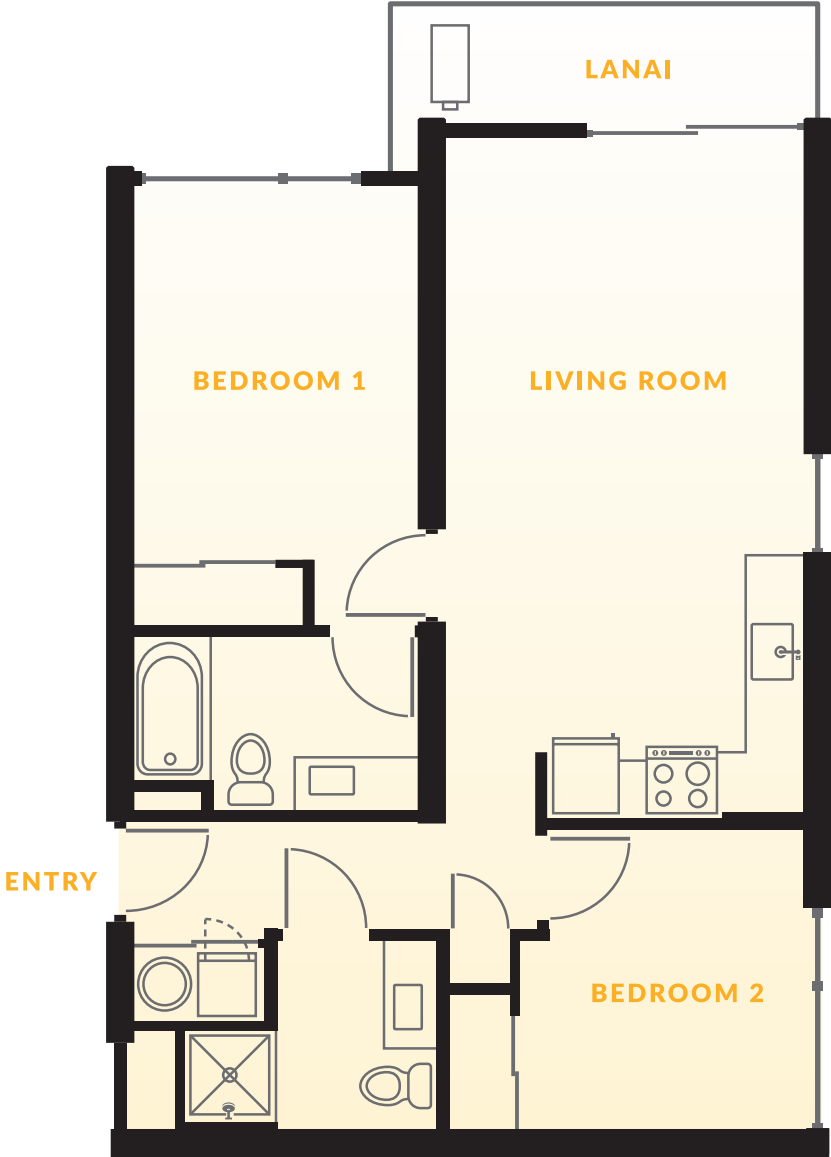

ILILANI FLOOR PLAN: UNIT DL

2 Bedrooms / 2 Bathrooms

LIVING AREA

Interior: 794 square feet
Lanai: 69 square feet
Total: 863 square feet

Units on Levels 2 - 8

ILILANI FLOOR PLAN: UNIT DA

2 Bedrooms / 2 Bathrooms

LIVING AREA

Interior: 799 square feet
Lanai: 69 square feet
Total: 868 square feet

Units on Levels 9